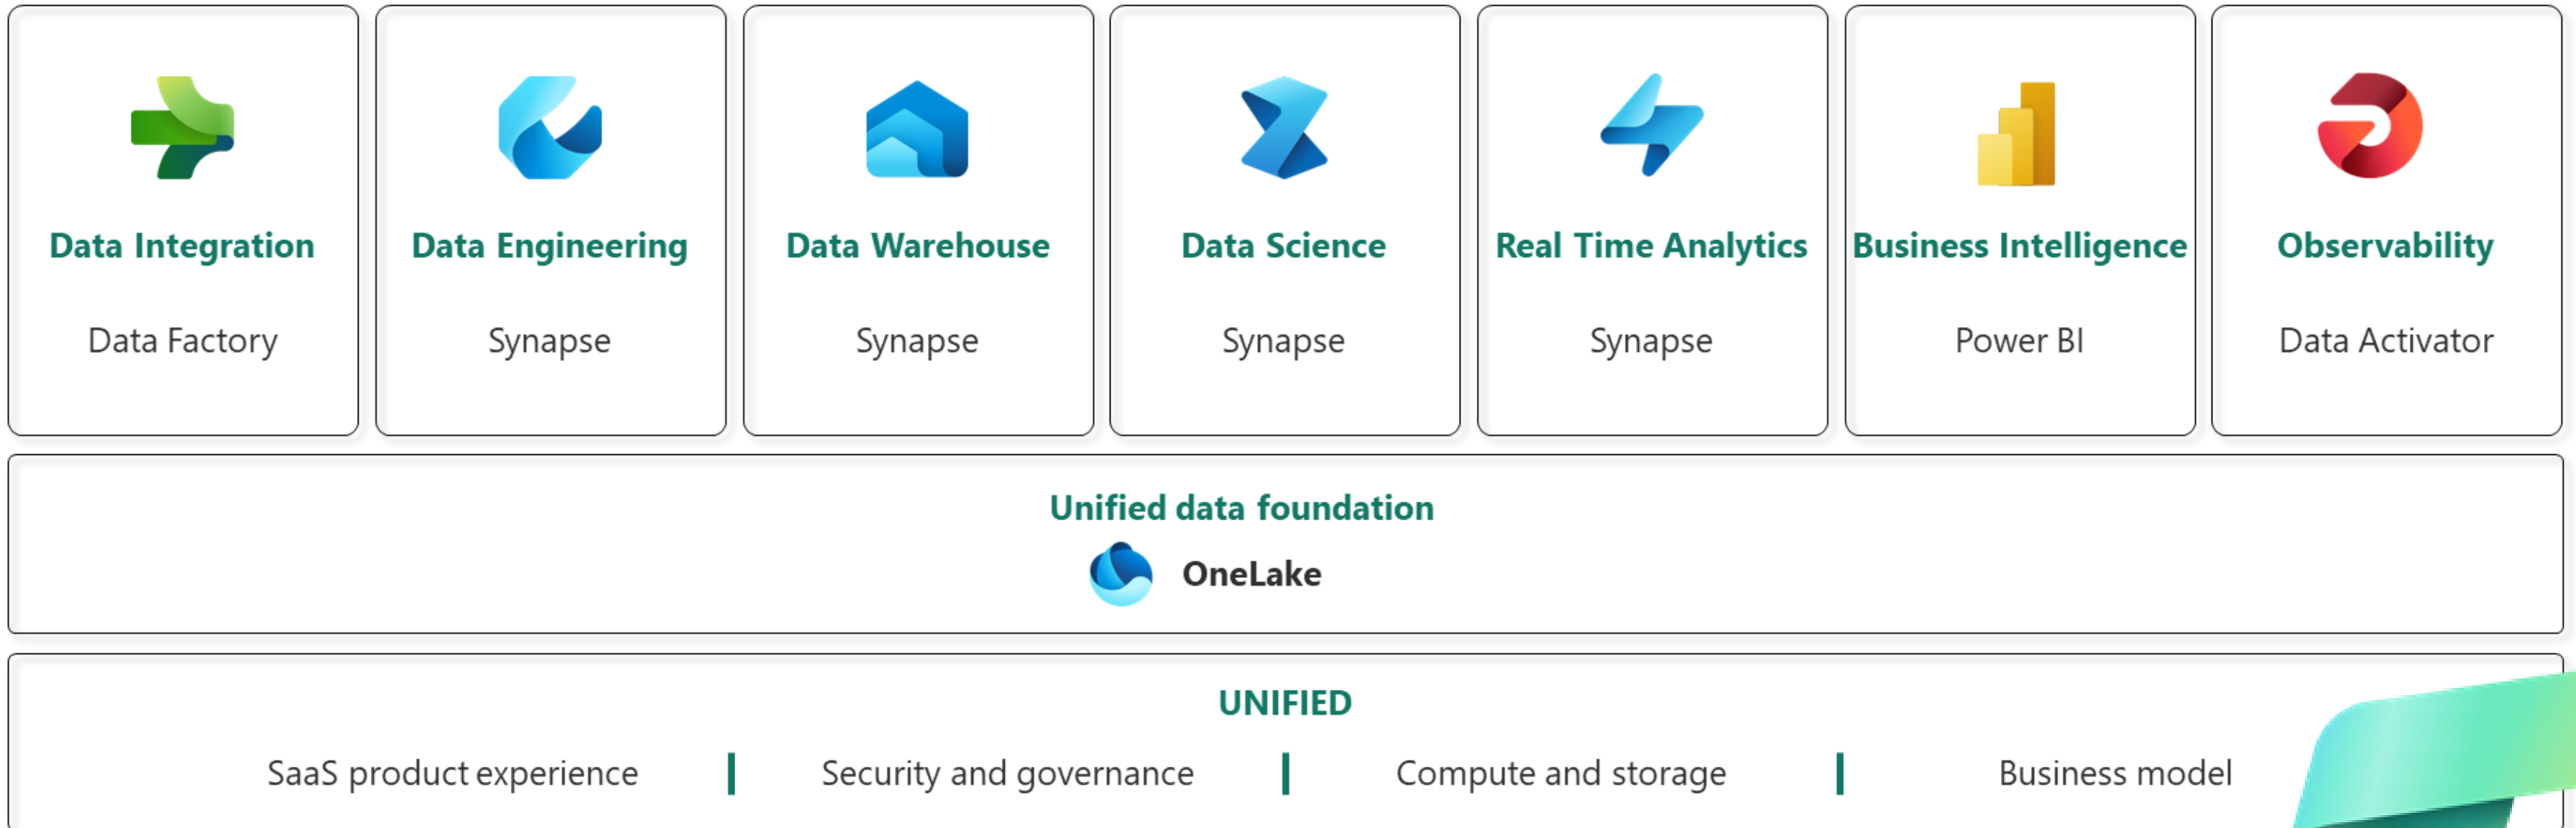

Microsoft Fabric Does It All - In a Unified Solution